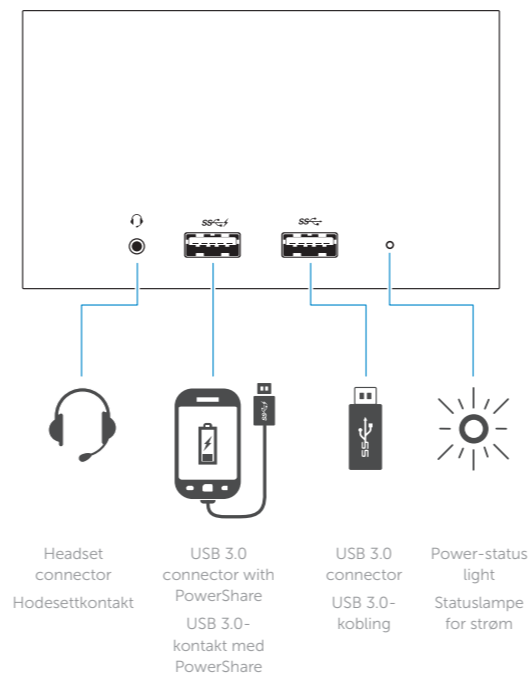

Dell Wireless Docking Station

WLD15

Quick Start Guide Hurtigstart

Features
Funksjoner

dell.com/support
dell.com/contactdell
dell.com/regulatory_compliance

Regulatory model: **WLD15**
Regulerende modell: **WLD15**