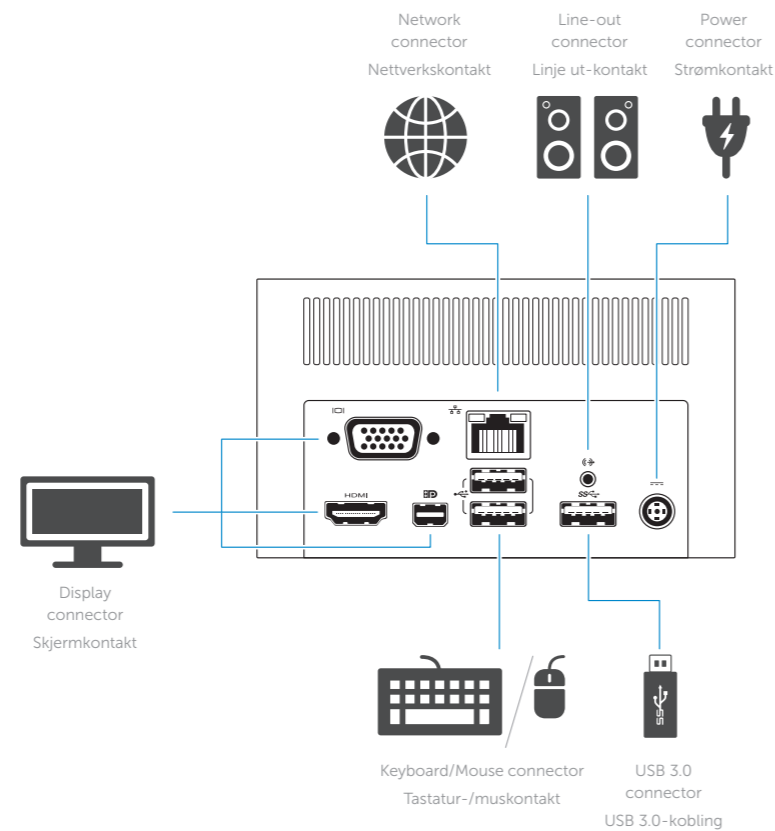

Dell Wireless Docking Station

WLD15

Quick Start Guide Hurtigstart

Features
Funksjoner

dell.com/support
dell.com/contactdell
dell.com/regulatory_compliance

Regulatory model: **WLD15**
Regulerende modell: **WLD15**