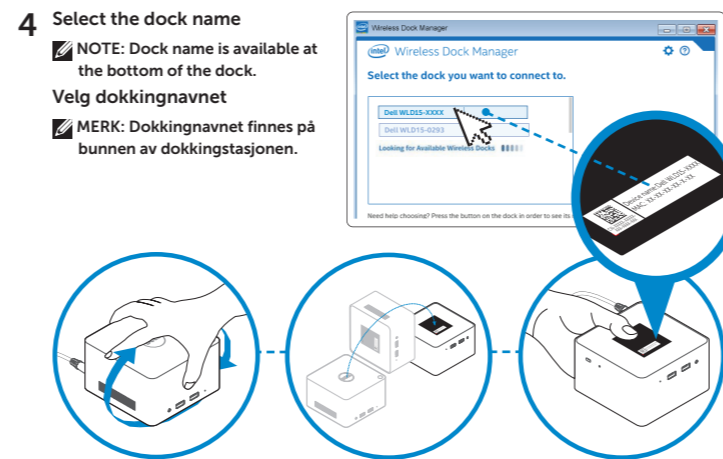

Dell Wireless Docking Station

WLD15

Quick Start Guide Hurtigstart

Features
Funksjoner

dell.com/support
dell.com/contactdell
dell.com/regulatory_compliance

Regulatory model: **WLD15**
Regulerende modell: **WLD15**