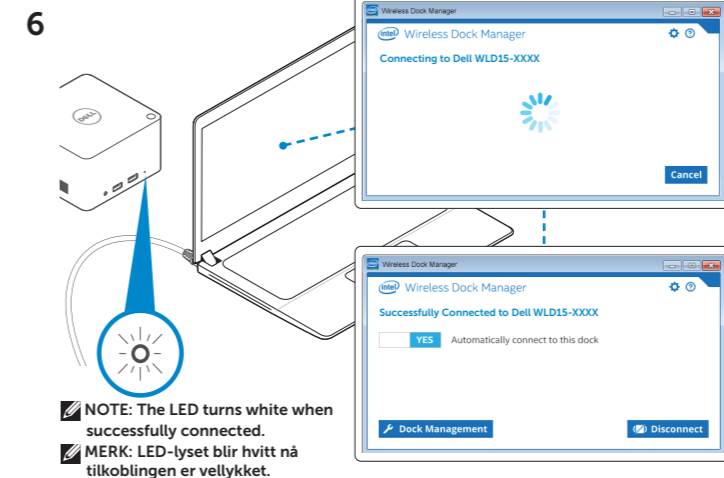

Dell Wireless Docking Station

WLD15

Quick Start Guide Hurtigstart

Features
Funksjoner

dell.com/support
dell.com/contactdell
dell.com/regulatory_compliance

Regulatory model: **WLD15**
Regulerende modell: **WLD15**