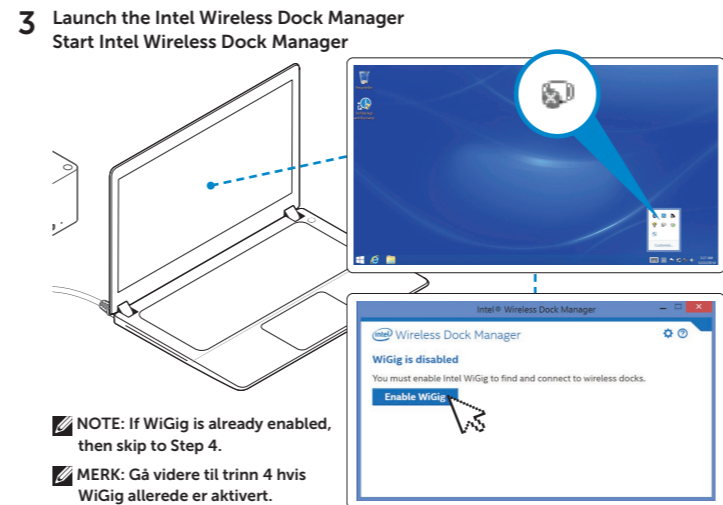

Dell Wireless Docking Station

WLD15

Quick Start Guide Hurtigstart

Features
Funksjoner

dell.com/support
dell.com/contactdell
dell.com/regulatory_compliance

Regulatory model: **WLD15**
Regulerende modell: **WLD15**